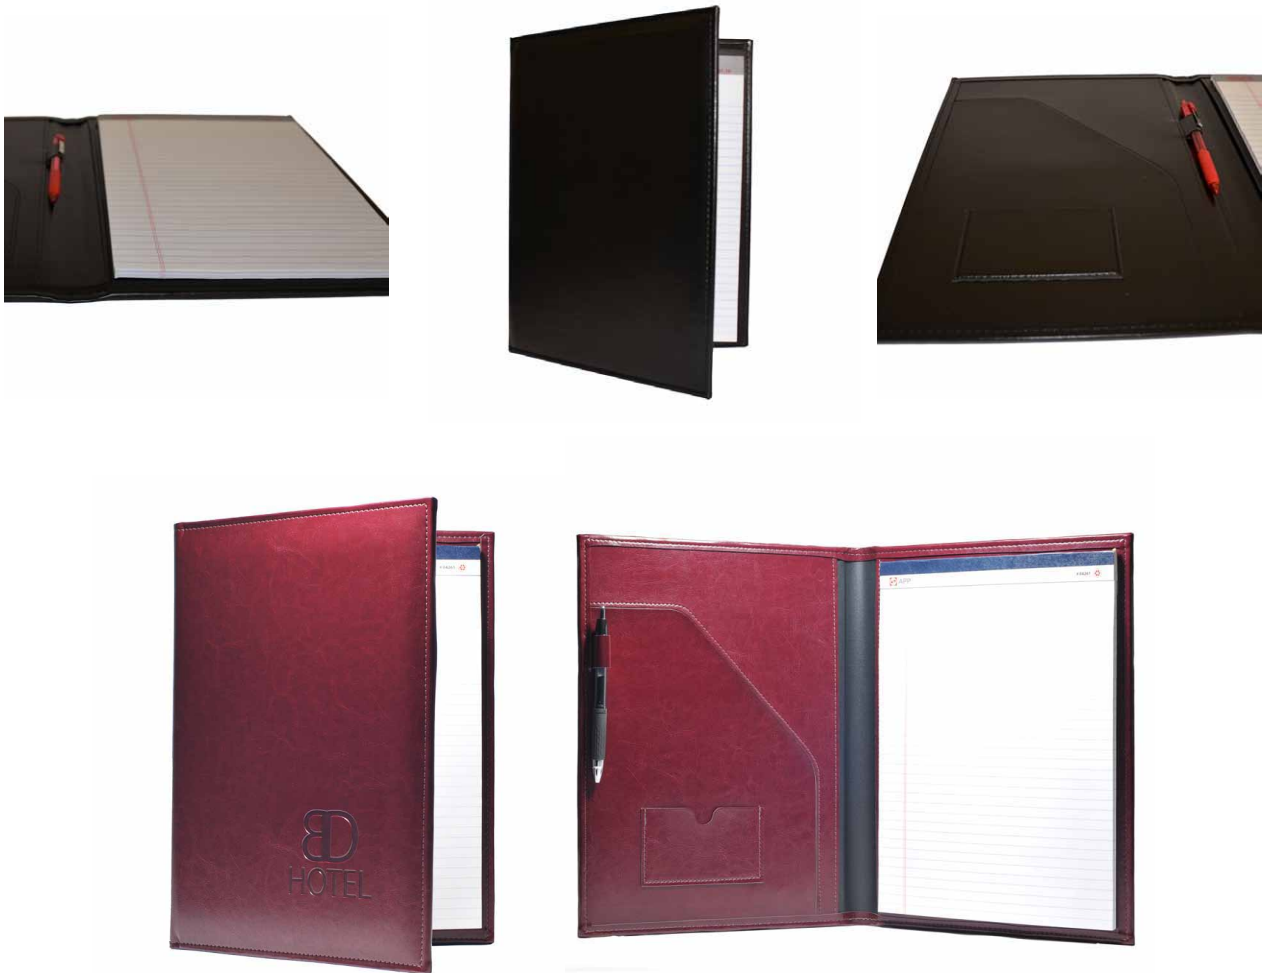

DELUXE WRITING PORTFOLIOS

- 11" h x 8.5" (letter) sheet size
- Soft & durable polyurethane material - inside and out
- Glued on soft, foam padded board on front & back cover
- Matching sewn edges
- Corners can be plain square, or metal square
- Includes angle pocket, business card holder and pad holder (pad included)
- Can be personalized with your branding