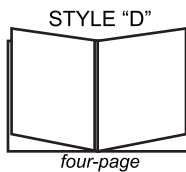

CUSTOM CLEAR SEWN MENU COVER w/ colored trim and corners

see "Clear Sewn Menu Cover Materials" swatch book

These finely crafted menu covers are made of 9.5 mil. plastic in a clear or frosty finish, with a double stitching edge around the outside and down the edge of the pocket. The turned edge material and the spine material are double folded for strength and appearance.

Pricing minimum is 25.

Sheet Size	Price per Unit
17" x 11"	\$6.21
14" x 8.5"	\$4.20
11" x 8.5"	\$3.66
8.5" x 5.5"	\$3.41

Sheet Size	Price per Unit
17" x 11"	\$9.61
14" x 8.5"	\$6.50
11" x 8.5"	\$5.77
8.5" x 5.5"	\$5.31

Sheet Size	Price per Unit
17" x 11"	\$12.50
14" x 8.5"	\$8.46
11" x 8.5"	\$7.04
8.5" x 5.5"	\$6.53

Sheet Size	Price per Unit
17" x 11"	n/a
14" x 8.5"	\$13.08
11" x 8.5"	\$11.51
8.5" x 5.5"	\$10.65

Sheet Size	Price per Unit
17" x 11"	\$12.50
14" x 8.5"	\$8.46
11" x 8.5"	\$7.04
8.5" x 5.5"	\$6.53

Sheet Size	Price per Unit
17" x 11"	\$15.79
14" x 8.5"	\$10.70
11" x 8.5"	\$9.54
8.5" x 5.5"	\$8.84

Sheet Size	Price per Unit
17" x 11"	n/a
14" x 8.5"	\$17.20
11" x 8.5"	\$15.31
8.5" x 5.5"	\$14.15

MATERIAL OPTIONS