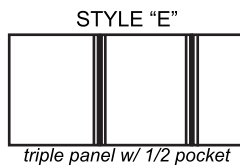

CUSTOM CLEAR SEWN MENU COVER w/ colored trim and corners

see "Clear Sewn Menu Cover Materials" swatch book

These finely crafted menu covers are made of 9.5 mil. plastic in a clear or frosty finish, with a double stitching edge around the outside and down the edge of the pocket. The turned edge material and the spine material are double folded for strength and appearance.

Pricing minimum is 25.

Sheet Size	Price per Unit
17" x 11"	\$6.21
14" x 8.5"	\$4.20
11" x 8.5"	\$3.66
8.5" x 5.5"	\$3.41

Sheet Size	Price per Unit
17" x 11"	\$9.61
14" x 8.5"	\$6.50
11" x 8.5"	\$5.77
8.5" x 5.5"	\$5.31

Sheet Size	Price per Unit
17" x 11"	\$12.50
14" x 8.5"	\$8.46
11" x 8.5"	\$7.04
8.5" x 5.5"	\$6.53

Sheet Size	Price per Unit
17" x 11"	n/a
14" x 8.5"	\$13.08
11" x 8.5"	\$11.51
8.5" x 5.5"	\$10.65

Sheet Size	Price per Unit
17" x 11"	\$12.50
14" x 8.5"	\$8.46
11" x 8.5"	\$7.04
8.5" x 5.5"	\$6.53

Sheet Size	Price per Unit
17" x 11"	\$15.79
14" x 8.5"	\$10.70
11" x 8.5"	\$9.54
8.5" x 5.5"	\$8.84

Sheet Size	Price per Unit
17" x 11"	n/a
14" x 8.5"	\$17.20
11" x 8.5"	\$15.31
8.5" x 5.5"	\$14.15

MATERIAL OPTIONS