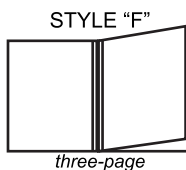

CUSTOM CLEAR SEWN MENU COVER w/ colored trim and corners

see "Clear Sewn Menu Cover Materials" swatch book

These finely crafted menu covers are made of 9.5 mil. plastic in a clear or frosty finish, with a double stitching edge around the outside and down the edge of the pocket. The turned edge material and the spine material are double folded for strength and appearance.

Pricing minimum is 25.

Sheet Size	Price per Unit
17" x 11"	\$6.21
14" x 8.5"	\$4.20
11" x 8.5"	\$3.66
8.5" x 5.5"	\$3.41

Sheet Size	Price per Unit
17" x 11"	\$9.61
14" x 8.5"	\$6.50
11" x 8.5"	\$5.77
8.5" x 5.5"	\$5.31

Sheet Size	Price per Unit
17" x 11"	\$12.50
14" x 8.5"	\$8.46
11" x 8.5"	\$7.04
8.5" x 5.5"	\$6.53

Sheet Size	Price per Unit
17" x 11"	n/a
14" x 8.5"	\$13.08
11" x 8.5"	\$11.51
8.5" x 5.5"	\$10.65

Sheet Size	Price per Unit
17" x 11"	\$12.50
14" x 8.5"	\$8.46
11" x 8.5"	\$7.04
8.5" x 5.5"	\$6.53

Sheet Size	Price per Unit
17" x 11"	\$15.79
14" x 8.5"	\$10.70
11" x 8.5"	\$9.54
8.5" x 5.5"	\$8.84

Sheet Size	Price per Unit
17" x 11"	n/a
14" x 8.5"	\$17.20
11" x 8.5"	\$15.31
8.5" x 5.5"	\$14.15

MATERIAL OPTIONS