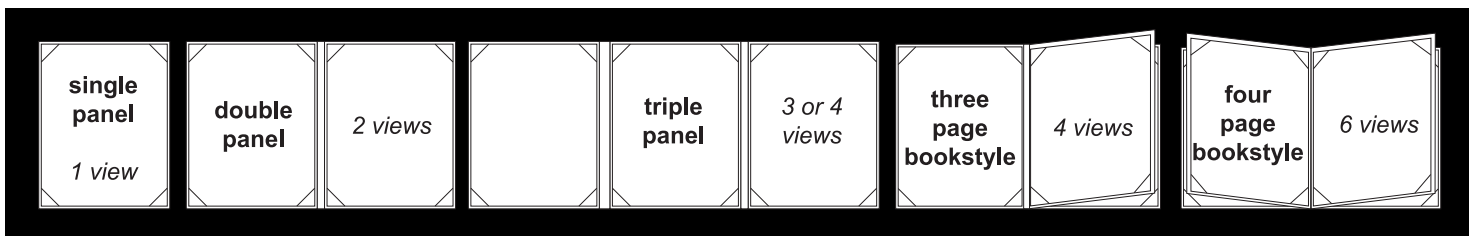

ROBERTSON ITALIAN MENU COVER

imitation leather material with photo corners to hold insert sheets

- High-quality, Italian produced polyurethane materials that are available in a wide range of solid colours and cork & wood natural textures
- Glued over thick & durable rigid board
- Corners can be plain square or metal in brass, nickel or black
- Robertson style has photo corners to hold insert sheets
- Panels are constructed using black linen with reinforced corners to hold pages
- If ordering 25 or more, the cost of the logo is included – up to an area of 25 square inches

SQUARE CORNERS - RIGID BOARD

Insert Size	Single Panel - 1V				Double Panel - 2V				Triple Panel w/ 3 views - T3V			
	25	50	75	100	25	50	75	100	25	50	75	100
8.5" x 5.5"	\$16.43	\$13.98	\$13.43	\$12.88	\$20.87	\$17.16	\$16.43	\$15.67	\$28.22	\$22.77	\$21.95	\$21.14
11" x 5.25"	\$17.33	\$14.51	\$13.97	\$13.42	\$25.66	\$21.47	\$20.72	\$19.97	\$32.84	\$26.58	\$25.66	\$24.76
11" x 8.5"	\$18.80	\$15.75	\$15.20	\$14.65	\$28.34	\$24.18	\$23.40	\$22.62	\$36.86	\$28.77	\$27.96	\$27.13
14" x 5.25"	\$20.08	\$17.27	\$16.71	\$16.15	\$29.96	\$25.73	\$24.99	\$24.24	\$38.76	\$30.62	\$29.95	\$29.27
14" x 8.5"	\$22.67	\$19.59	\$19.02	\$18.42	\$34.76	\$30.25	\$29.42	\$28.59	\$45.41	\$32.99	\$32.12	\$31.25

SQUARE CORNERS - RIGID BOARD

Insert Size	Triple Panel w/ 4 view - T4V				Book Style- 4 View - BS-4V				Book Style- 6 View - BS-6V			
	25	50	75	100	25	50	75	100	25	50	75	100
8.5" x 5.5"	\$31.32	\$27.17	\$26.35	\$25.54	\$29.83	\$26.12	\$25.38	\$24.63	\$36.03	\$32.32	\$31.58	\$30.83
11" x 5.25"	\$36.08	\$31.69	\$30.78	\$29.87	\$34.45	\$30.71	\$29.95	\$29.20	\$40.94	\$37.18	\$36.43	\$35.68
11" x 8.5"	\$40.29	\$36.31	\$35.50	\$34.67	\$37.98	\$33.82	\$33.05	\$32.26	\$44.87	\$40.71	\$39.94	\$39.15
14" x 5.25"	\$41.75	\$37.86	\$37.18	\$36.51	\$40.02	\$35.79	\$35.05	\$34.30	\$47.33	\$43.09	\$42.35	\$41.60
14" x 8.5"	\$49.21	\$44.77	\$43.91	\$43.04	\$45.08	\$40.59	\$39.75	\$38.93	\$52.67	\$48.17	\$47.33	\$46.51