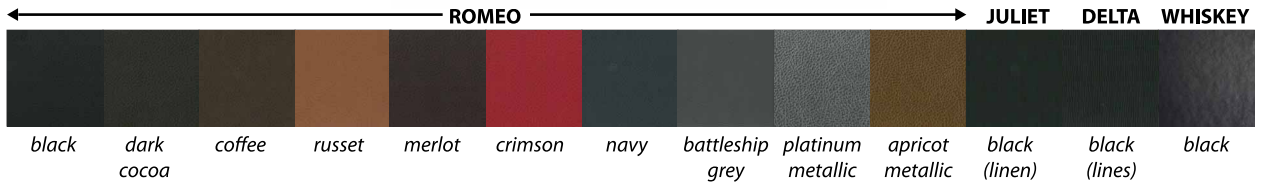

ROBERTSON DELUXE MENU COVER

faux leather material with photo corners to hold insert sheets

- These imported, polyurethane, synthetic leather materials are available in a various colours and textures
- Glued over thick & durable rigid board
- Corners can be plain square or metal in brass, nickel or black
- Robertson style has photo corners to hold insert sheets
- Panels are constructed using black linen with reinforced corners to hold pages
- If ordering 25 or more, the cost of the logo is included – up to an area of 25 square inches

SQUARE CORNERS - RIGID BOARD

Insert Size	Single Panel - 1V				Double Panel - 2V				Triple Panel w/ 3 views - T3V			
	25	50	75	100	25	50	75	100	25	50	75	100
8.5" x 5.5"	\$15.80	\$13.54	\$13.00	\$12.44	\$19.62	\$16.30	\$15.56	\$14.81	\$26.33	\$22.77	\$21.95	\$21.14
11" x 5.25"	\$16.30	\$13.88	\$13.34	\$12.79	\$23.19	\$20.23	\$19.47	\$18.72	\$29.78	\$26.58	\$25.66	\$24.76
11" x 8.5"	\$16.85	\$14.39	\$13.84	\$13.29	\$24.45	\$21.45	\$20.67	\$19.89	\$31.03	\$28.77	\$27.96	\$27.13
14" x 5.25"	\$18.43	\$16.07	\$15.52	\$14.95	\$26.67	\$23.34	\$22.60	\$21.85	\$33.15	\$30.62	\$29.95	\$29.27
14" x 8.5"	\$19.34	\$16.93	\$16.36	\$15.75	\$28.11	\$24.92	\$24.09	\$23.27	\$35.46	\$32.99	\$32.12	\$31.25

SQUARE CORNERS - RIGID BOARD

Insert Size	Triple Panel w/ 4 view - T4V				Book Style- 4 View - BS-4V				Book Style- 6 View - BS-6V			
	25	50	75	100	25	50	75	100	25	50	75	100
8.5" x 5.5"	\$29.43	\$25.87	\$25.05	\$24.24	\$28.57	\$25.26	\$24.52	\$23.76	\$34.77	\$31.46	\$30.72	\$29.97
11" x 5.25"	\$33.02	\$29.82	\$28.90	\$28.00	\$32.42	\$29.46	\$28.71	\$27.95	\$38.90	\$35.94	\$35.18	\$34.43
11" x 8.5"	\$34.47	\$32.22	\$31.41	\$30.58	\$34.09	\$31.09	\$30.32	\$29.53	\$40.98	\$37.98	\$37.21	\$36.42
14" x 5.25"	\$36.80	\$34.28	\$33.60	\$32.93	\$36.73	\$33.40	\$32.66	\$31.91	\$44.03	\$40.71	\$39.97	\$39.21
14" x 8.5"	\$39.25	\$36.78	\$35.91	\$35.04	\$38.44	\$35.26	\$34.43	\$33.60	\$46.02	\$42.84	\$42.01	\$41.18