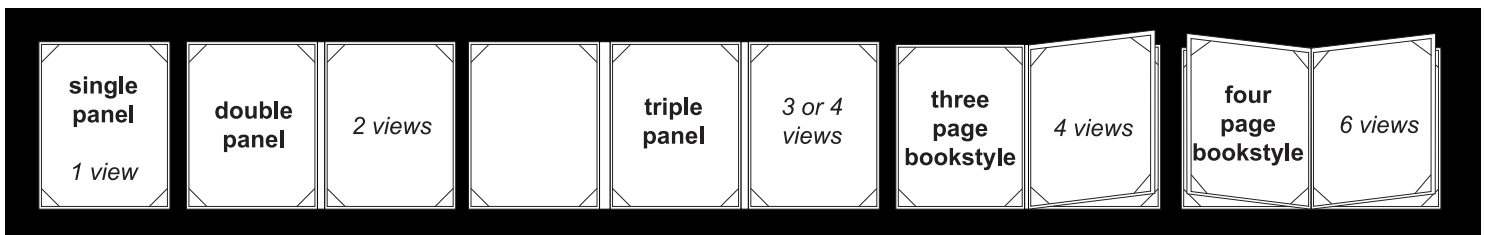

ROBERTSON DELUXE MENU COVER

faux leather material with photo corners to hold insert sheets

- These imported, polyurethane, synthetic leather materials are available in a various colours and textures
- Glued over thick & durable rigid board
- Corners can be plain square or metal in brass, nickel or black
- Robertson style has photo corners to hold insert sheets
- Panels are constructed using black linen with reinforced corners to hold pages
- If ordering 25 or more, the cost of the logo is included – up to an area of 25 square inches

SQUARE CORNERS - RIGID BOARD

Insert Size	Single Panel - 1V				Double Panel - 2V				Triple Panel w/ 3 views - T3V			
	25	50	75	100	25	50	75	100	25	50	75	100
8.5" x 5.5"	\$15.80	\$13.54	\$13.00	\$12.44	\$19.62	\$16.30	\$15.56	\$14.81	\$26.33	\$22.77	\$21.95	\$21.14
11" x 5.25"	\$16.30	\$13.88	\$13.34	\$12.79	\$23.19	\$20.23	\$19.47	\$18.72	\$29.78	\$26.58	\$25.66	\$24.76
11" x 8.5"	\$16.85	\$14.39	\$13.84	\$13.29	\$24.45	\$21.45	\$20.67	\$19.89	\$31.03	\$28.77	\$27.96	\$27.13
14" x 5.25"	\$18.43	\$16.07	\$15.52	\$14.95	\$26.67	\$23.34	\$22.60	\$21.85	\$33.15	\$30.62	\$29.95	\$29.27
14" x 8.5"	\$19.34	\$16.93	\$16.36	\$15.75	\$28.11	\$24.92	\$24.09	\$23.27	\$35.46	\$32.99	\$32.12	\$31.25

SQUARE CORNERS - RIGID BOARD

Insert Size	Triple Panel w/ 4 view - T4V				Book Style- 4 View - BS-4V				Book Style- 6 View - BS-6V			
	25	50	75	100	25	50	75	100	25	50	75	100
8.5" x 5.5"	\$29.43	\$25.87	\$25.05	\$24.24	\$28.57	\$25.26	\$24.52	\$23.76	\$34.77	\$31.46	\$30.72	\$29.97
11" x 5.25"	\$33.02	\$29.82	\$28.90	\$28.00	\$32.42	\$29.46	\$28.71	\$27.95	\$38.90	\$35.94	\$35.18	\$34.43
11" x 8.5"	\$34.47	\$32.22	\$31.41	\$30.58	\$34.09	\$31.09	\$30.32	\$29.53	\$40.98	\$37.98	\$37.21	\$36.42
14" x 5.25"	\$36.80	\$34.28	\$33.60	\$32.93	\$36.73	\$33.40	\$32.66	\$31.91	\$44.03	\$40.71	\$39.97	\$39.21
14" x 8.5"	\$39.25	\$36.78	\$35.91	\$35.04	\$38.44	\$35.26	\$34.43	\$33.60	\$46.02	\$42.84	\$42.01	\$41.18