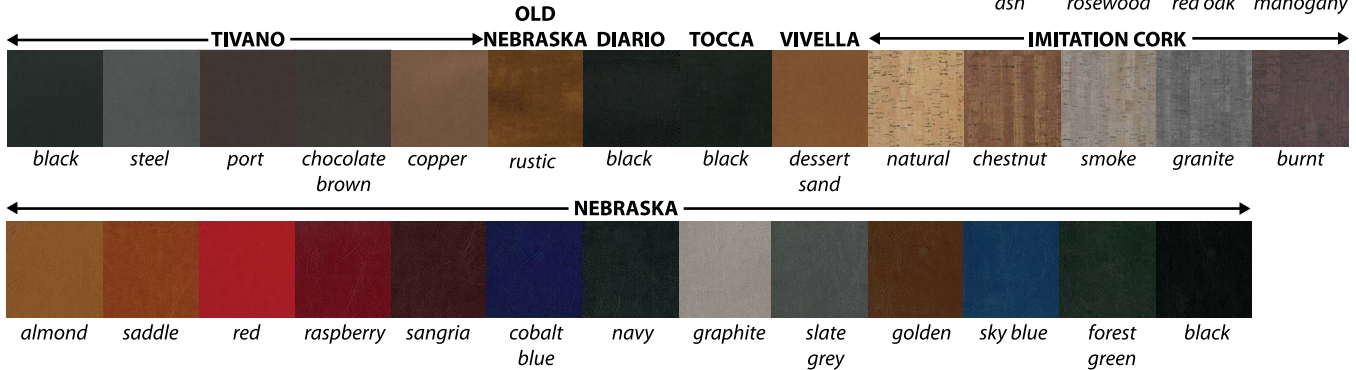

RIVIERA ITALIAN MENU COVER

imitation leather material with 3/4" bars to hold insert sheets

- High-quality, Italian produced polyurethane materials that are available in a wide range of solid colours and cork & wood natural textures
- Glued over thick & durable rigid board
- Corners can be plain square or metal in brass, nickel or black
- Riviera style has 3/4" bars to hold insert sheets
- Panels are constructed using black linen with reinforced bars to hold pages
- If ordering 25 or more, the cost of the logo is included – up to an area of 25 square inches

SQUARE CORNERS - RIGID BOARD

Insert Size	Single Panel - 1V				Double Panel - 2V				Triple Panel w/ 3 views - T3V			
	25	50	75	100	25	50	75	100	25	50	75	100
8.5" x 5.5"	\$16.43	\$13.98	\$13.43	\$12.88	\$20.87	\$17.16	\$16.43	\$15.67	\$28.22	\$22.77	\$21.95	\$21.14
11" x 5.25"	\$17.33	\$14.51	\$13.97	\$13.42	\$25.66	\$21.47	\$20.72	\$19.97	\$32.84	\$26.58	\$25.66	\$24.76
11" x 8.5"	\$18.80	\$15.75	\$15.20	\$14.65	\$28.34	\$24.18	\$23.40	\$22.62	\$36.86	\$28.77	\$27.96	\$27.13
14" x 5.25"	\$20.08	\$17.27	\$16.71	\$16.15	\$29.96	\$25.73	\$24.99	\$24.24	\$38.76	\$30.62	\$29.95	\$29.27
14" x 8.5"	\$22.67	\$19.59	\$19.02	\$18.42	\$34.76	\$30.25	\$29.42	\$28.59	\$45.41	\$32.99	\$32.12	\$31.25

SQUARE CORNERS - RIGID BOARD

Insert Size	Triple Panel w/ 4 view - T4V				Book Style- 4 View - BS-4V				Book Style- 6 View - BS-6V			
	25	50	75	100	25	50	75	100	25	50	75	100
8.5" x 5.5"	\$31.32	\$27.17	\$26.35	\$25.54	\$29.83	\$26.12	\$25.38	\$24.63	\$36.03	\$32.32	\$31.58	\$30.83
11" x 5.25"	\$36.08	\$31.69	\$30.78	\$29.87	\$34.45	\$30.71	\$29.95	\$29.20	\$40.94	\$37.18	\$36.43	\$35.68
11" x 8.5"	\$40.29	\$36.31	\$35.50	\$34.67	\$37.98	\$33.82	\$33.05	\$32.26	\$44.87	\$40.71	\$39.94	\$39.15
14" x 5.25"	\$41.75	\$37.86	\$37.18	\$36.51	\$40.02	\$35.79	\$35.05	\$34.30	\$47.33	\$43.09	\$42.35	\$41.60
14" x 8.5"	\$49.21	\$44.77	\$43.91	\$43.04	\$45.08	\$40.59	\$39.75	\$38.93	\$52.67	\$48.17	\$47.33	\$46.51