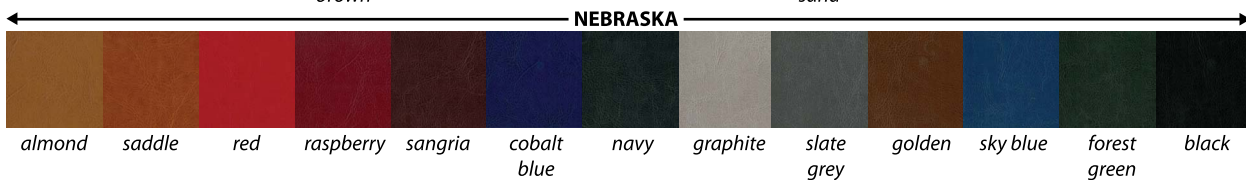

# MALIBU EXPOSED ITALIAN MENU COVER

1 piece with exposed screws

The Malibu exposed menu cover is extremely popular due to its versatility, allowing a multi-page menu cover that will hold up to 12 clear page protectors (if required). Cover is hinged at the front with screws to hold insert sheets.

- High-quality, Italian produced polyurethane materials that are available in a wide range of solid colours and cork & wood natural textures
- Glued over thick & durable rigid board
- Corners can be plain square or metal in brass, nickel or black.
- PAGE PROTECTORS ARE EXTRA, starting at \$0.69 each
- Chicago screws are nickel (default) but can be brass coated
- If ordering 25 or more, the cost of the logo is included – up to an area of 25 square inches