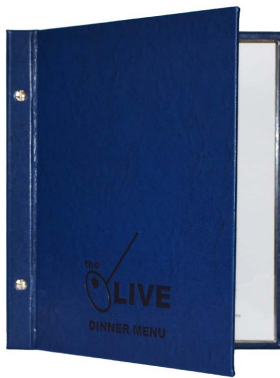

# MALIBU EXPOSED ITALIAN MENU COVER

1 piece with exposed screws

The Malibu exposed menu cover is extremely popular due to its versatility, allowing a multi-page menu cover that will hold up to 12 clear page protectors (if required). Cover is hinged at the front with screws to hold insert sheets.

- High-quality, Italian produced polyurethane materials that are available in a wide range of solid colours and cork & wood natural textures
- Glued over thick & durable rigid board
- Corners can be plain square or metal in brass, nickel or black.
- PAGE PROTECTORS ARE EXTRA, starting at \$0.69 each
- Chicago screws are nickel (default) but can be brass coated
- If ordering 25 or more, the cost of the logo is included – up to an area of 25 square inches

ITEM - MEX-IT-RB					
	25	50	75	100	200
8.5" x 5.5"	\$18.72	\$15.30	\$14.46	\$13.83	\$13.39
11" x 5.5"	\$20.12	\$16.46	\$14.87	\$14.54	\$14.02
11" x 8.5"	\$22.76	\$18.62	\$17.59	\$16.83	\$15.87
14" x 5.5"	\$22.89	\$18.73	\$17.69	\$16.93	\$15.96
14" x 8.5"	\$27.05	\$22.13	\$20.90	\$20.00	\$18.85