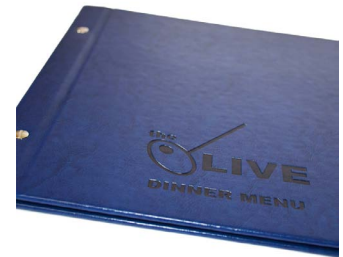

# MALIBU EXPOSED ITALIAN MENU COVER

1 piece with exposed screws

The Malibu exposed menu cover is extremely popular due to its versatility, allowing a multi-page menu cover that will hold up to 12 clear page protectors (if required). Cover is hinged at the front with screws to hold insert sheets.

- High-quality, Italian produced polyurethane materials that are available in a wide range of solid colours and cork & wood natural textures
- Glued over thick & durable rigid board
- Corners can be plain square or metal in brass, nickel or black.
- PAGE PROTECTORS ARE EXTRA, starting at \$0.69 each
- Chicago screws are nickel (default) but can be brass coated
- If ordering 25 or more, the cost of the logo is included – up to an area of 25 square inches