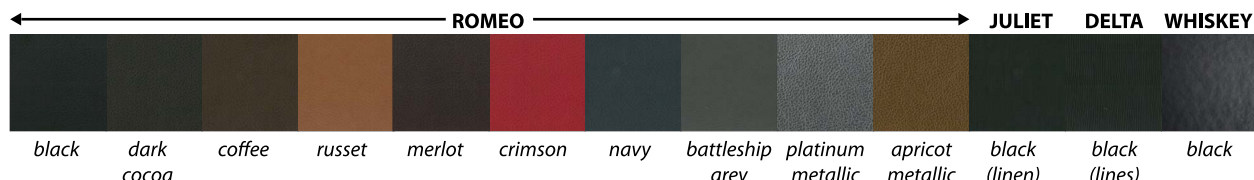

# MALIBU EXPOSED DELUXE MENU COVER

1 piece with exposed screws

The Malibu exposed menu cover is extremely popular due to its versatility, allowing a multi-page menu cover that will hold up to 12 clear page protectors (if required). Cover is hinged at the front with screws to hold insert sheets.

- These imported, polyurethane, synthetic leather materials are available in a various colours and textures
- Glued over thick & durable rigid board
- Corners can be plain square or metal in brass, nickel or black.
- PAGE PROTECTORS ARE EXTRA, starting at \$0.69 each
- Chicago screws are nickel (default) but can be brass coated
- If ordering 25 or more, the cost of the logo is included – up to an area of 25 square inches