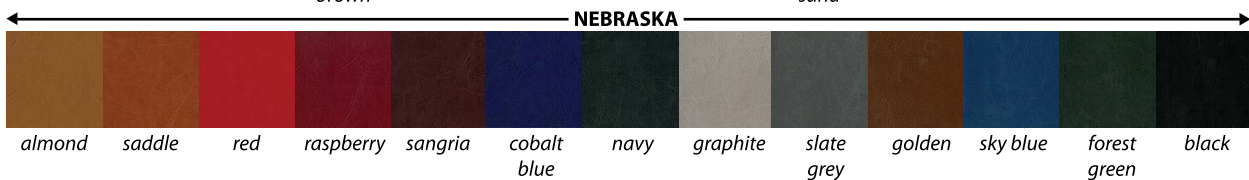

# MALIBU CONCEALED ITALIAN MENU COVER

2 pieces with concealed screws to the top side

The Malibu Concealed menu cover is a contemporary look to a multi-view cover that can accommodate up to 12 clear page protectors (if required) held with 2 Chicago screws that are concealed from the top view.

- High-quality, Italian produced polyurethane materials that are available in a wide range of solid colours and cork & wood natural textures
- Glued over thick & durable rigid board
- Corners can be plain square or metal in brass, nickel or black.
- PAGE PROTECTORS ARE EXTRA, starting at \$0.69 each
- Chicago screws are nickel (default) but can be brass coated
- If ordering 25 or more, the cost of the logo is included – up to an area of 25 square inches