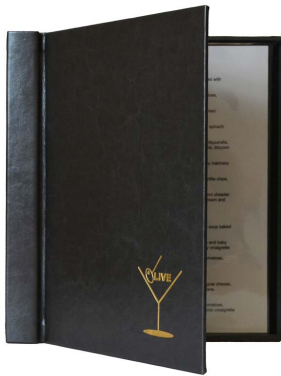

# MALIBU CONCEALED ITALIAN MENU COVER

2 pieces with concealed screws to the top side

The Malibu Concealed menu cover is a contemporary look to a multi-view cover that can accommodate up to 12 clear page protectors (if required) held with 2 Chicago screws that are concealed from the top view.

- High-quality, Italian produced polyurethane materials that are available in a wide range of solid colours and cork & wood natural textures
- Glued over thick & durable rigid board
- Corners can be plain square or metal in brass, nickel or black.
- PAGE PROTECTORS ARE EXTRA, starting at \$0.69 each
- Chicago screws are nickel (default) but can be brass coated
- If ordering 25 or more, the cost of the logo is included – up to an area of 25 square inches

ITEM - MCON-IT-RB					
	25	50	75	100	200
8.5" x 5.5"	\$20.29	\$16.60	\$15.68	\$15.00	\$14.06
11" x 5.5"	\$22.65	\$18.53	\$17.51	\$16.75	\$15.79
11" x 8.5"	\$25.73	\$21.05	\$19.88	\$19.02	\$17.93
14" x 5.5"	\$25.03	\$20.49	\$19.35	\$18.51	\$17.44
14" x 8.5"	\$29.61	\$24.23	\$22.88	\$21.89	\$20.63