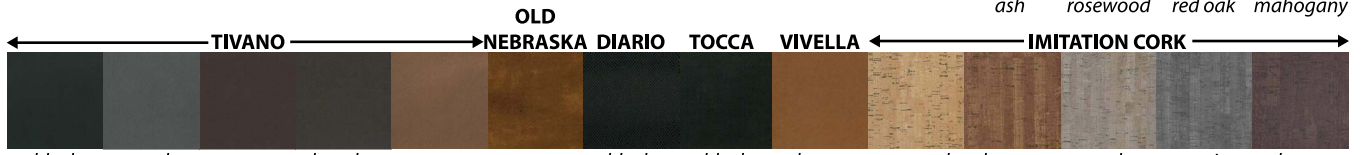

# MALIBU CONCEALED ITALIAN MENU COVER

2 pieces with concealed screws to the top side

The Malibu Concealed menu cover is a contemporary look to a multi-view cover that can accommodate up to 12 clear page protectors (if required) held with 2 Chicago screws that are concealed from the top view.

- High-quality, Italian produced polyurethane materials that are available in a wide range of solid colours and cork & wood natural textures
- Glued over thick & durable rigid board
- Corners can be plain square or metal in brass, nickel or black.
- PAGE PROTECTORS ARE EXTRA, starting at \$0.69 each
- Chicago screws are nickel (default) but can be brass coated
- If ordering 25 or more, the cost of the logo is included – up to an area of 25 square inches