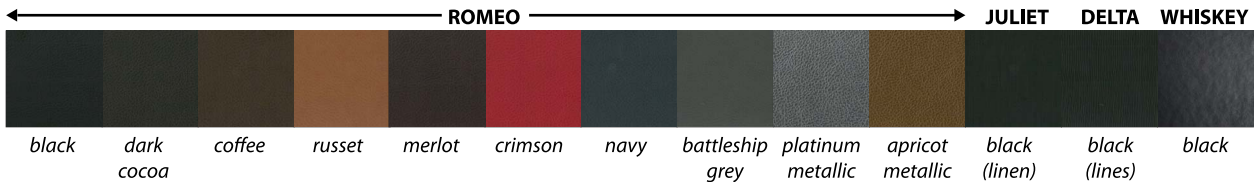

MALIBU CONCEALED DELUXE MENU COVER

2 pieces with concealed screws to the top side

The Ultimate Malibu Concealed menu cover is a contemporary look to a multi-view cover that can accommodate up to 12 clear page protectors (if required) held with 2 Chicago screws that are concealed from the top view.

- These imported, polyurethane, synthetic leather materials are available in a various colours and textures
- Glued over thick & durable rigid board
- Corners can be plain square or metal in brass, nickel or black
- PAGE PROTECTORS ARE EXTRA
- Chicago screws are nickel (default) but can be brass coated
- If ordering 25 or more, the cost of the logo is included – up to an area of 25 square inches