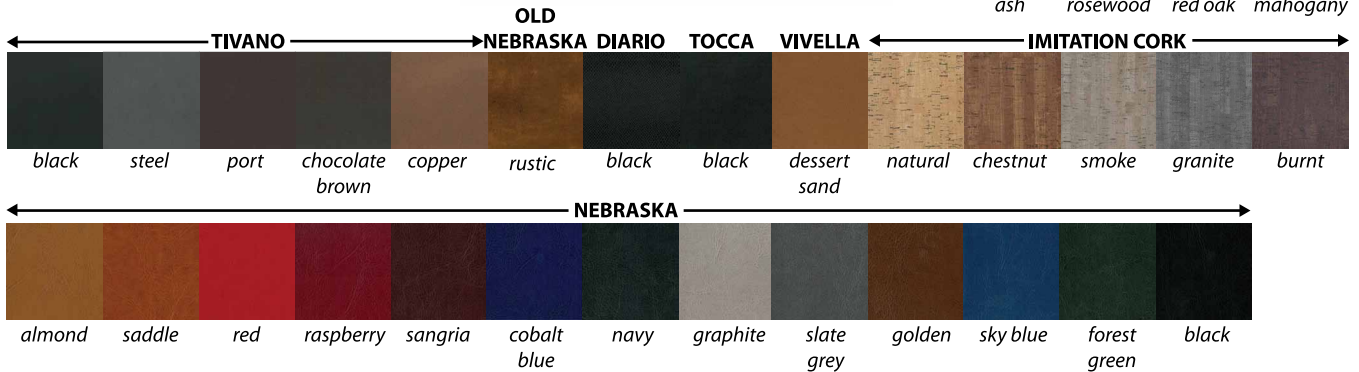

COMO ITALIAN MENU COVER

imitation leather material with slits to hold insert sheets

- High-quality, Italian produced polyurethane materials that are available in a wide range of solid colours and cork & wood natural textures
- Glued over thick & durable rigid board
- Corners can be plain square or metal in brass, nickel or black
- Como style has cut out slits at the top and bottom to hold insert sheets
- Panels are constructed using black linen with 1/4" slits at top & bottom
- If ordering 25 or more, the cost of the logo is included – up to an area of 25 square inches

SQUARE CORNERS - RIGID BOARD

Insert Size	Single Panel - 1V				Double Panel - 2V				Triple Panel w/ 3 views - T3V			
	25	50	75	100	25	50	75	100	25	50	75	100
8.5" x 5.5"	\$16.43	\$13.98	\$13.43	\$12.88	\$20.87	\$17.16	\$16.43	\$15.67	\$28.22	\$22.77	\$21.95	\$21.14
11" x 5.25"	\$17.33	\$14.51	\$13.97	\$13.42	\$25.66	\$21.47	\$20.72	\$19.97	\$32.84	\$26.58	\$25.66	\$24.76
11" x 8.5"	\$18.80	\$15.75	\$15.20	\$14.65	\$28.34	\$24.18	\$23.40	\$22.62	\$36.86	\$28.77	\$27.96	\$27.13
14" x 5.25"	\$20.08	\$17.27	\$16.71	\$16.15	\$29.96	\$25.73	\$24.99	\$24.24	\$38.76	\$30.62	\$29.95	\$29.27
14" x 8.5"	\$22.67	\$19.59	\$19.02	\$18.42	\$34.76	\$30.25	\$29.42	\$28.59	\$45.41	\$32.99	\$32.12	\$31.25

SQUARE CORNERS - RIGID BOARD

Insert Size	Triple Panel w/ 4 view - T4V				Book Style- 4 View - BS-4V				Book Style-6 View - BS-6V			
	25	50	75	100	25	50	75	100	25	50	75	100
8.5" x 5.5"	\$31.32	\$27.17	\$26.35	\$25.54	\$29.83	\$26.12	\$25.38	\$24.63	\$36.03	\$32.32	\$31.58	\$30.83
11" x 5.25"	\$36.08	\$31.69	\$30.78	\$29.87	\$34.45	\$30.71	\$29.95	\$29.20	\$40.94	\$37.18	\$36.43	\$35.68
11" x 8.5"	\$40.29	\$36.31	\$35.50	\$34.67	\$37.98	\$33.82	\$33.05	\$32.26	\$44.87	\$40.71	\$39.94	\$39.15
14" x 5.25"	\$41.75	\$37.86	\$37.18	\$36.51	\$40.02	\$35.79	\$35.05	\$34.30	\$47.33	\$43.09	\$42.35	\$41.60
14" x 8.5"	\$49.21	\$44.77	\$43.91	\$43.04	\$45.08	\$40.59	\$39.75	\$38.93	\$52.67	\$48.17	\$47.33	\$46.51