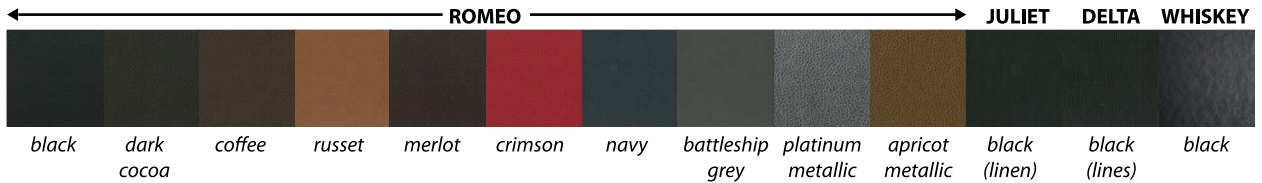

COMO DELUXE MENU COVER

faux leather material with slits to hold insert sheets

- These imported, polyurethane, synthetic leather materials are available in a various colours and textures
- Glued over thick & durable rigid board
- Corners can be plain square or metal in brass, nickel or black
- Como style has cut out slits at the top and bottom to hold insert sheets
- Panels are constructed using black linen with 1/4" slits at top & bottom
- If ordering 25 or more, the cost of the logo is included – up to an area of 25 square inches

SQUARE CORNERS - RIGID BOARD												
Insert Size	Single Panel - 1V				Double Panel - 2V				Triple Panel w/ 3 views - T3V			
	25	50	75	100	25	50	75	100	25	50	75	100
8.5" x 5.5"	\$15.80	\$13.54	\$13.00	\$12.44	\$19.62	\$16.30	\$15.56	\$14.81	\$26.33	\$22.77	\$21.95	\$21.14
11" x 5.25"	\$16.30	\$13.88	\$13.34	\$12.79	\$23.19	\$20.23	\$19.47	\$18.72	\$29.78	\$26.58	\$25.66	\$24.76
11" x 8.5"	\$16.85	\$14.39	\$13.84	\$13.29	\$24.45	\$21.45	\$20.67	\$19.89	\$31.03	\$28.77	\$27.96	\$27.13
14" x 5.25"	\$18.43	\$16.07	\$15.52	\$14.95	\$26.67	\$23.34	\$22.60	\$21.85	\$33.15	\$30.62	\$29.95	\$29.27
14" x 8.5"	\$19.34	\$16.93	\$16.36	\$15.75	\$28.11	\$24.92	\$24.09	\$23.27	\$35.46	\$32.99	\$32.12	\$31.25

SQUARE CORNERS - RIGID BOARD												
Insert Size	Triple Panel w/ 4 view - T4V				Book Style- 4 View - BS-4V				Book Style- 6 View - BS-6V			
	25	50	75	100	25	50	75	100	25	50	75	100
8.5" x 5.5"	\$29.43	\$25.87	\$25.05	\$24.24	\$28.57	\$25.26	\$24.52	\$23.76	\$34.77	\$31.46	\$30.72	\$29.97
11" x 5.25"	\$33.02	\$29.82	\$28.90	\$28.00	\$32.42	\$29.46	\$28.71	\$27.95	\$38.90	\$35.94	\$35.18	\$34.43
11" x 8.5"	\$34.47	\$32.22	\$31.41	\$30.58	\$34.09	\$31.09	\$30.32	\$29.53	\$40.98	\$37.98	\$37.21	\$36.42
14" x 5.25"	\$36.80	\$34.28	\$33.60	\$32.93	\$36.73	\$33.40	\$32.66	\$31.91	\$44.03	\$40.71	\$39.97	\$39.21
14" x 8.5"	\$39.25	\$36.78	\$35.91	\$35.04	\$38.44	\$35.26	\$34.43	\$33.60	\$46.02	\$42.84	\$42.01	\$41.18